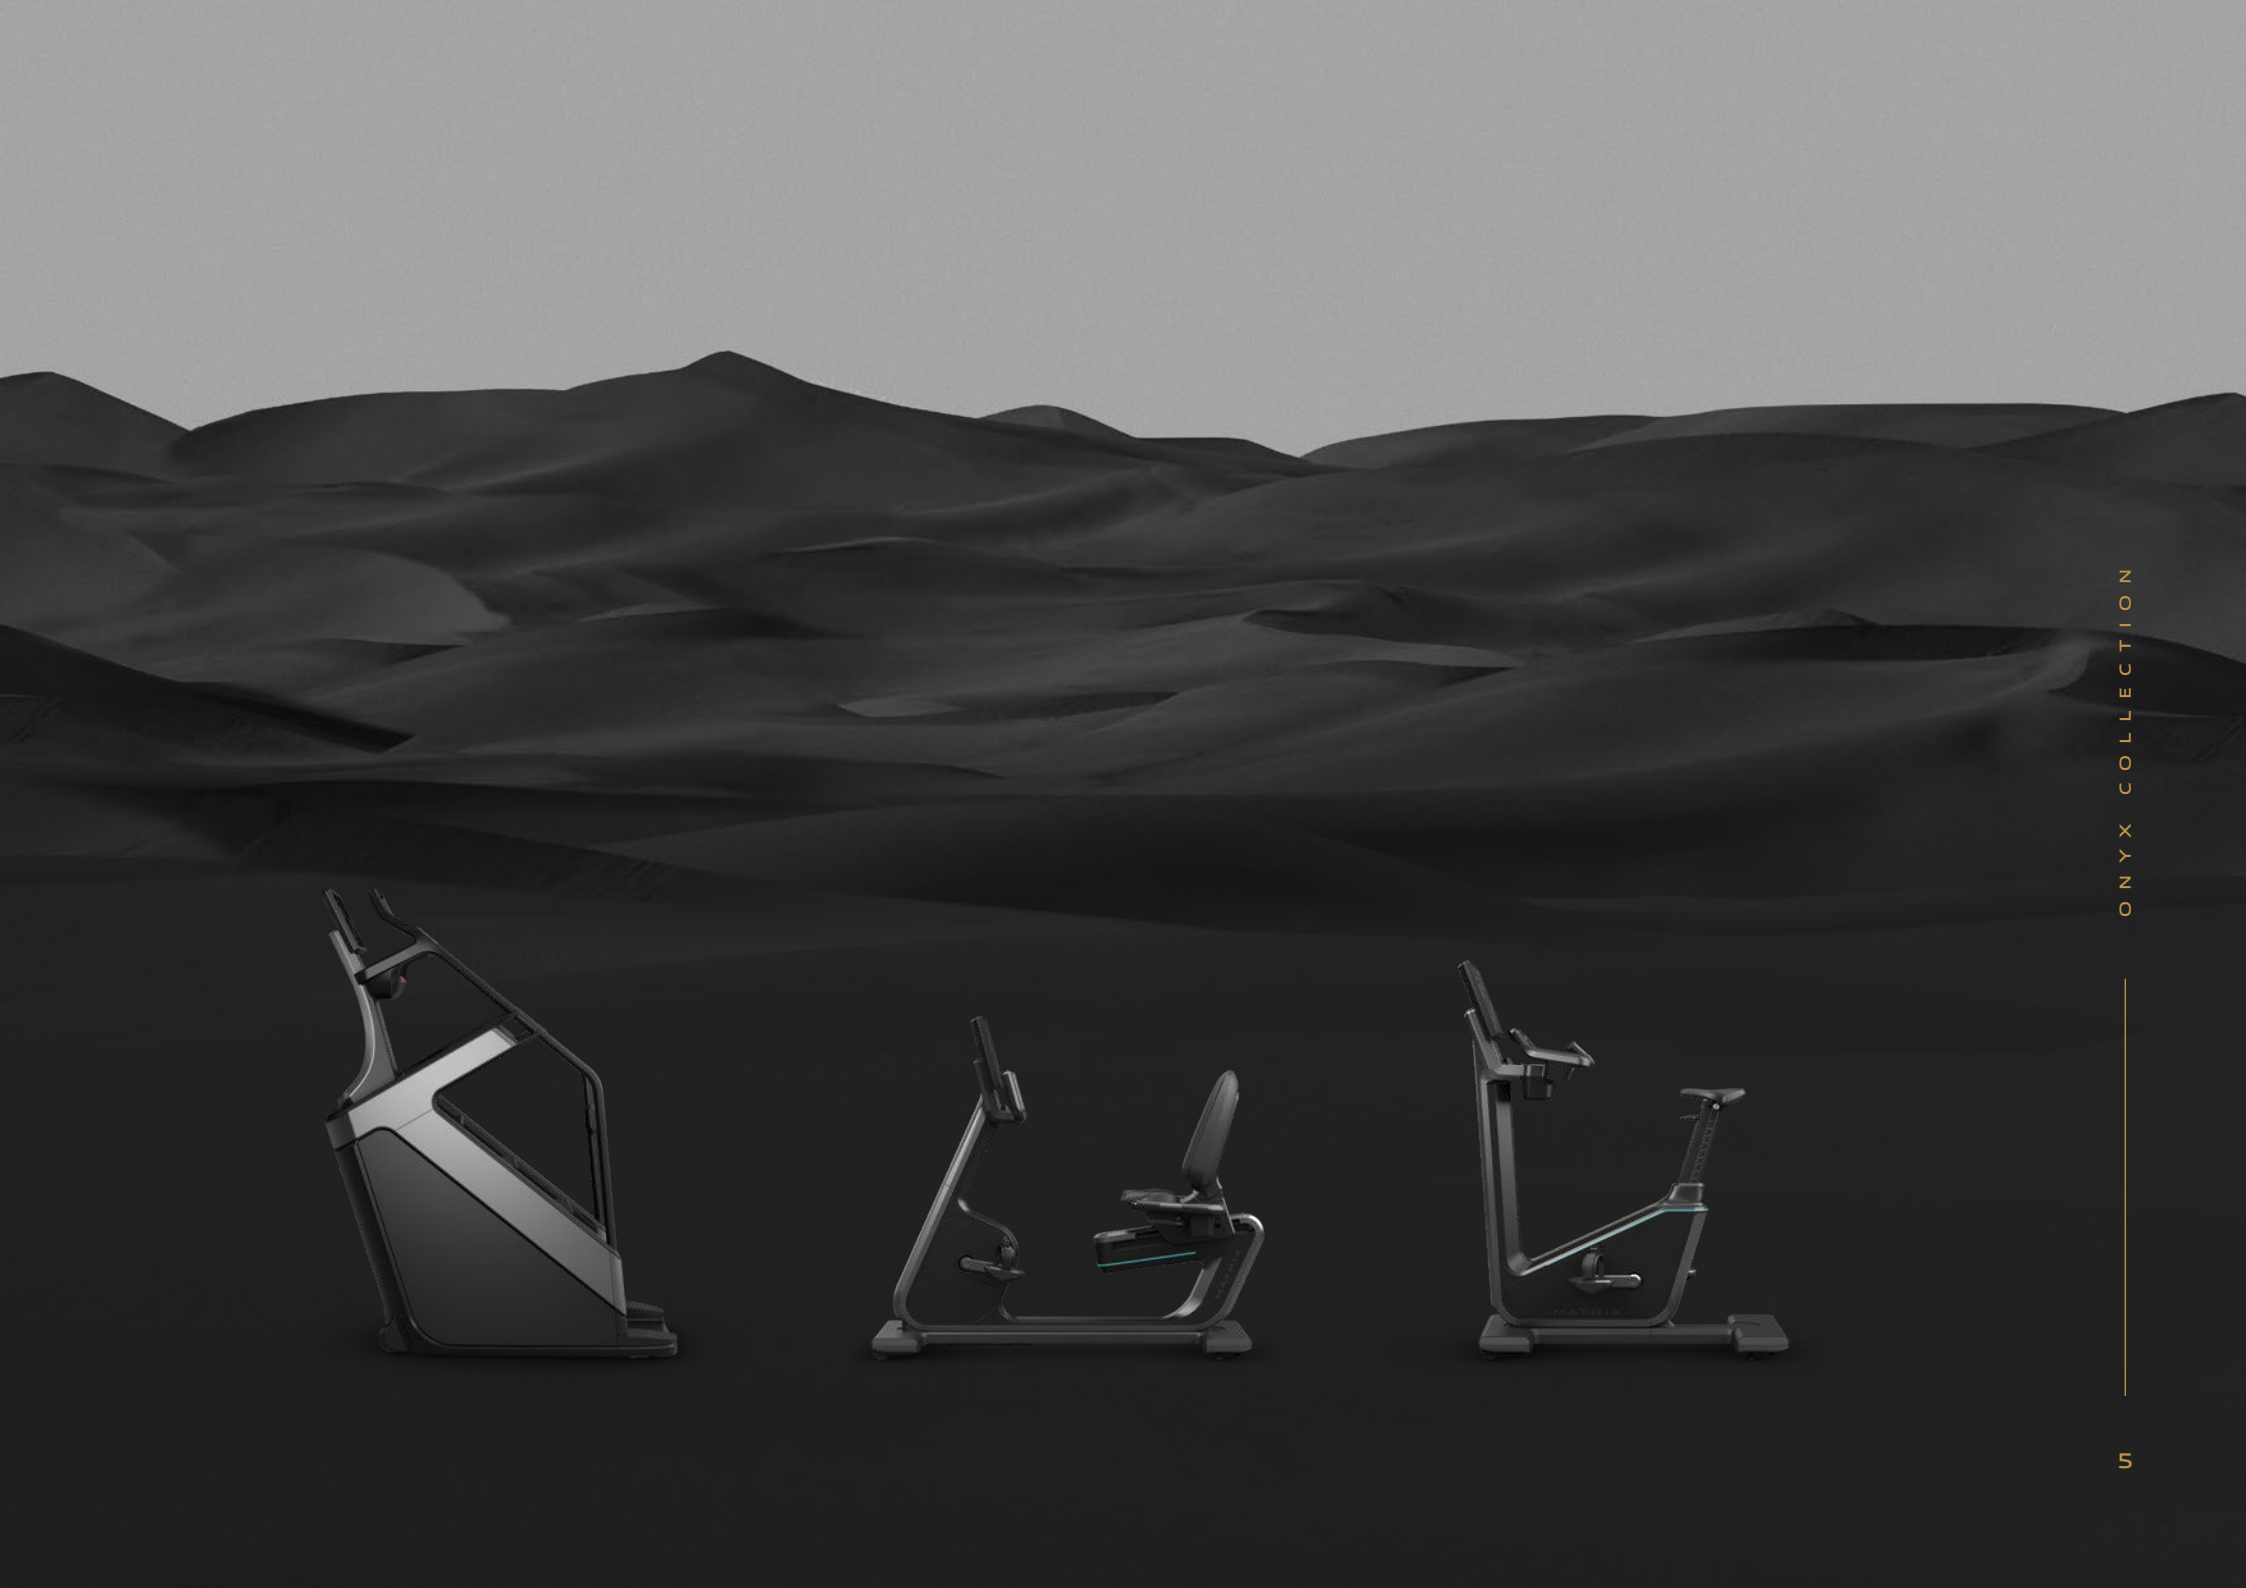

ONLYX  
by MATRIX

AN EXPERIENCE FOR THE SENSES

The background of the image is a dark, almost black, textured surface, likely a piece of leather or a similar material. A prominent diagonal crease or seam runs from the top right towards the bottom left, creating a sense of depth and movement. The lighting is subtle, highlighting the texture and the curve of the crease.

## THE UNDENIABLE ELEVATION OF EXERCISE

Premium materials, elegant angles, and seamlessly smooth surfaces – the artful precision of the Onyx Collection creates a unified and captivating presence on your cardio floor.

ARTFUL PURISM. SEAMLESSLY  
SMOOTH ELEGANCE.

Clean lines and gentle curvatures capture the eye and beckon the fingertips.

Smooth surfaces seamlessly blend into a stunning silhouette.

REFINED DETAILS.  
UNMISTAKEABLE ARTISTRY  
& CRAFTSMANSHIP.

A vast, dark desert landscape with rolling sand dunes under a hazy sky. The dunes are dark and textured, with some showing fine ripples. The sky is a uniform, light grey color, creating a high-contrast scene. The overall mood is serene and mysterious.