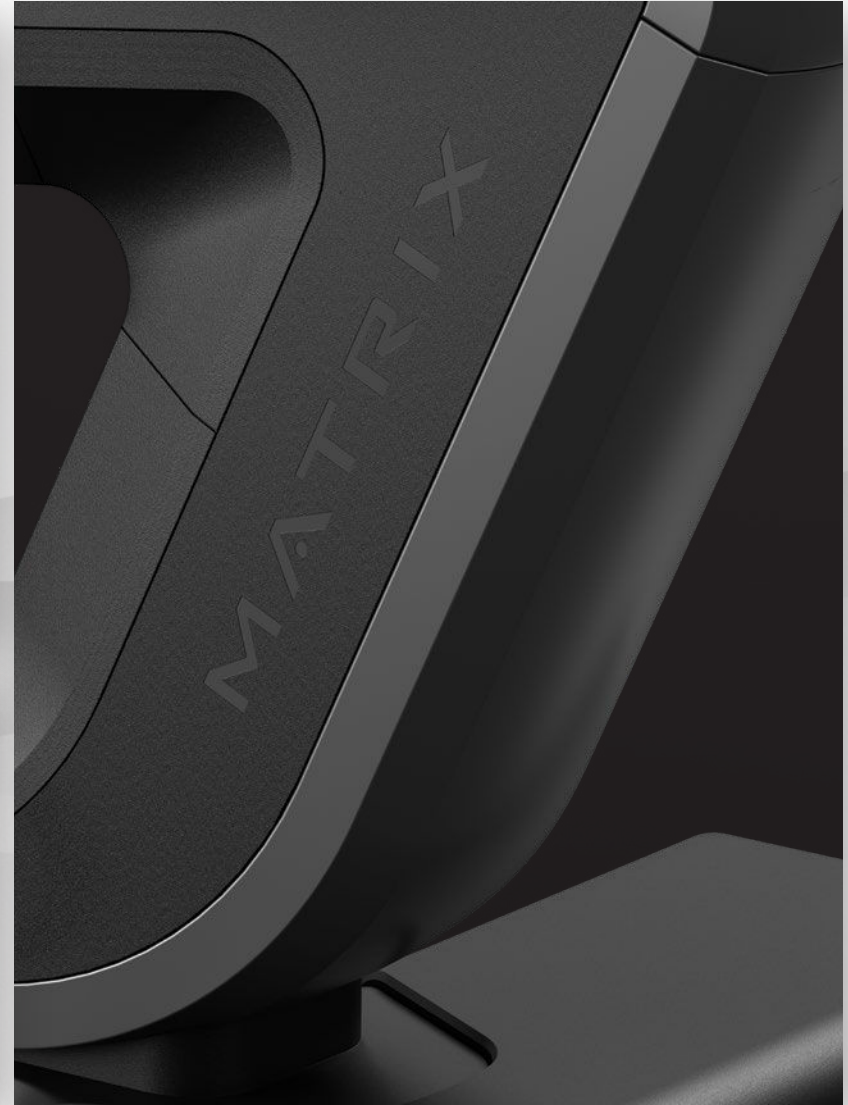

Smooth surfaces seamlessly blend into a stunning silhouette.