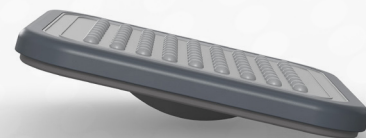

CUBE

HCU30

COMPACT DESIGN. TREMENDOUS VERSATILITY.

Bring home our compact new Cube to begin your fitness journey today. It comes with everything you need to get started — like bands, bars, a balance board, weight plates and more — and includes integrated storage to keep them out of your way when not in use. It even connects with our atZone app for guided workouts designed to help you set and achieve your goals. Best of all, the space-efficient design of our Cube will fit your home like it was made for it — because it was.

INTELLIGENT TRAINING

Our new Cube pairs seamlessly with our exclusive atZone app, offering progressive workouts tailored to your unique strength training goals.

FOR EXERCISE VARIETY

Our Cube comes with everything you need to start your fitness journey, including resistance bands, weight plates (1 kg / 2.2 lb) x 4, (1.25 kg / 2.7 lb) x 4, (2 kg / 4.4 lb) x 4, two dumbbell bars (3.5 kg / 7.7 lb) and a kettlebell handle (3.5 kg / 7.7 lb).

FOR MORE THAN MUSCLES

The top of our Cube detaches for use as a balance and massage board, letting you take on core strengthening exercises and helping you recover after all the hard work is done.

FOR OPTIMIZED WORKOUTS