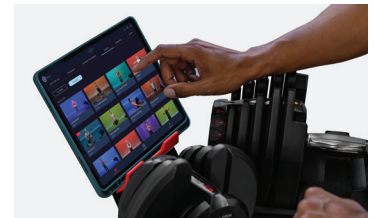

SelectTech® 1090 Dumbbells

Use a phone or tablet to access JRNy²