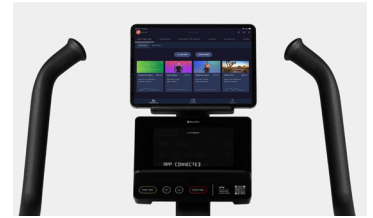

Max Trainer® SEi

Use a phone or tablet to access JRNY™¹